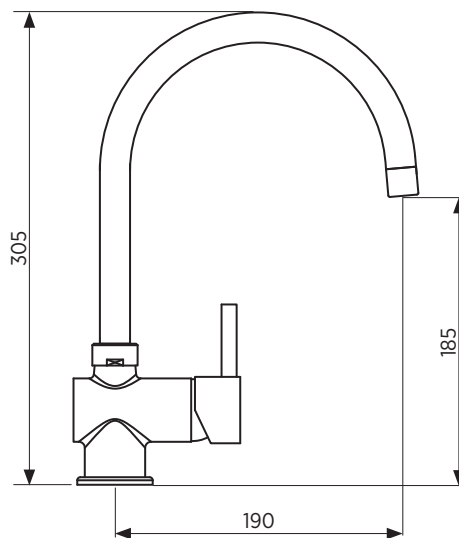

VERSO 211 SINK MIXER

CHROME FINISH

Swivel sink mixer

The Verso Series of tapware presents a sleek cylindrical design with fine lever handle. The sleek styling will complement classic and contemporary spaces.

| | | | |
|------------|--|----------------------|----------------------|
| ORDER CODE | 191730 | Verso 211 sink mixer | [old code: SMT-211K] |
| WELS | 5 star rating, 6.0L/min (T25646) | | |
| HANDLE | Lever handle | | |
| TAPHOLE | 35 mm | | |
| CARTRIDGE | Ceramic cartridge | | |
| MATERIAL | Chrome plated solid brass construction | | |
| OTHER | Hot and cold indicators | | |